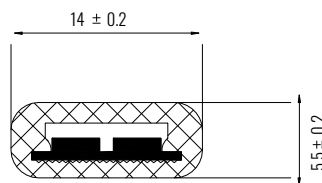

TECHNICAL DATA

**TYPE**

Professional STRIP LED for Outdoor & Indoor Lighting

PRO	CRI ≥ 80	
IP65		
24V 50/60Hz		25000h

DIMENSION DRAW

Model:	SMD STRIP LED 120LEDS/M
Led Color:	3000K
Location:	Exterior / Interior
System Power:	15W/M
CRI :	80
Lumen Output:	1250Lm/M
Product Dimension:	10M/Roll(each roll with 1 connector)
IP Code:	65
Frequency:	24V 50/60Hz